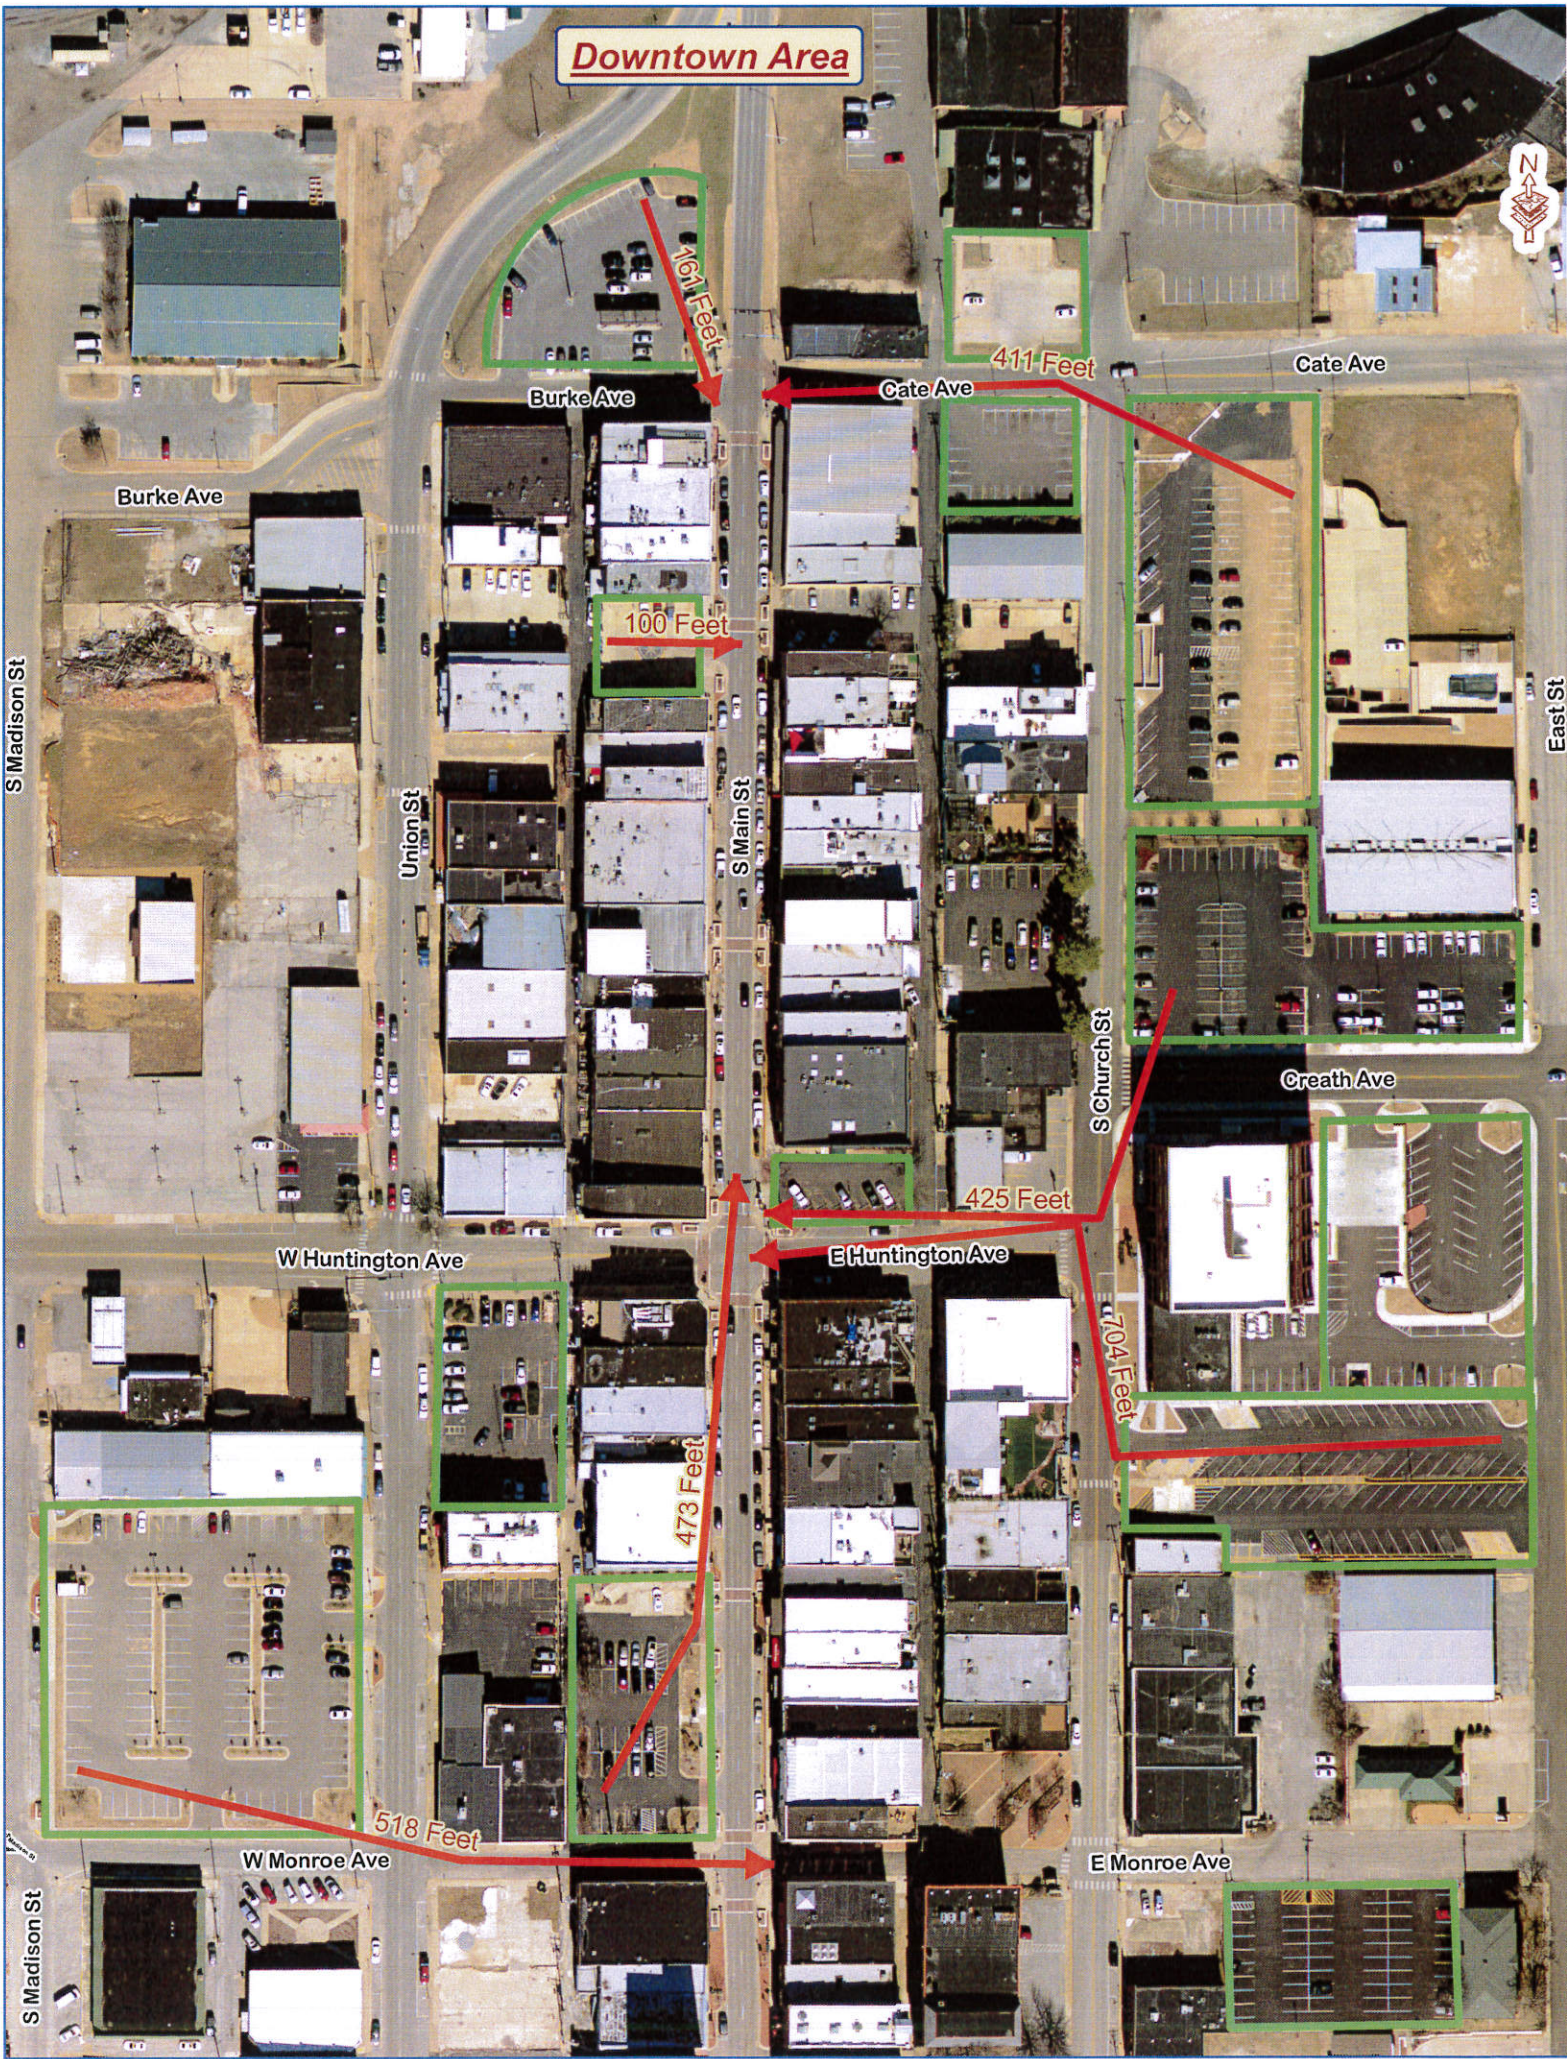

Downtown Area

167 Feet

411 Feet

100 Feet

425 Feet

704 Feet

473 Feet

518 Feet

S Madison St

Union St

S Main St

S Church St

East St

Burke Ave

Burke Ave

Cate Ave

Cate Ave

W Huntington Ave

E Huntington Ave

Creath Ave

W Monroe Ave

E Monroe Ave

S Madison St